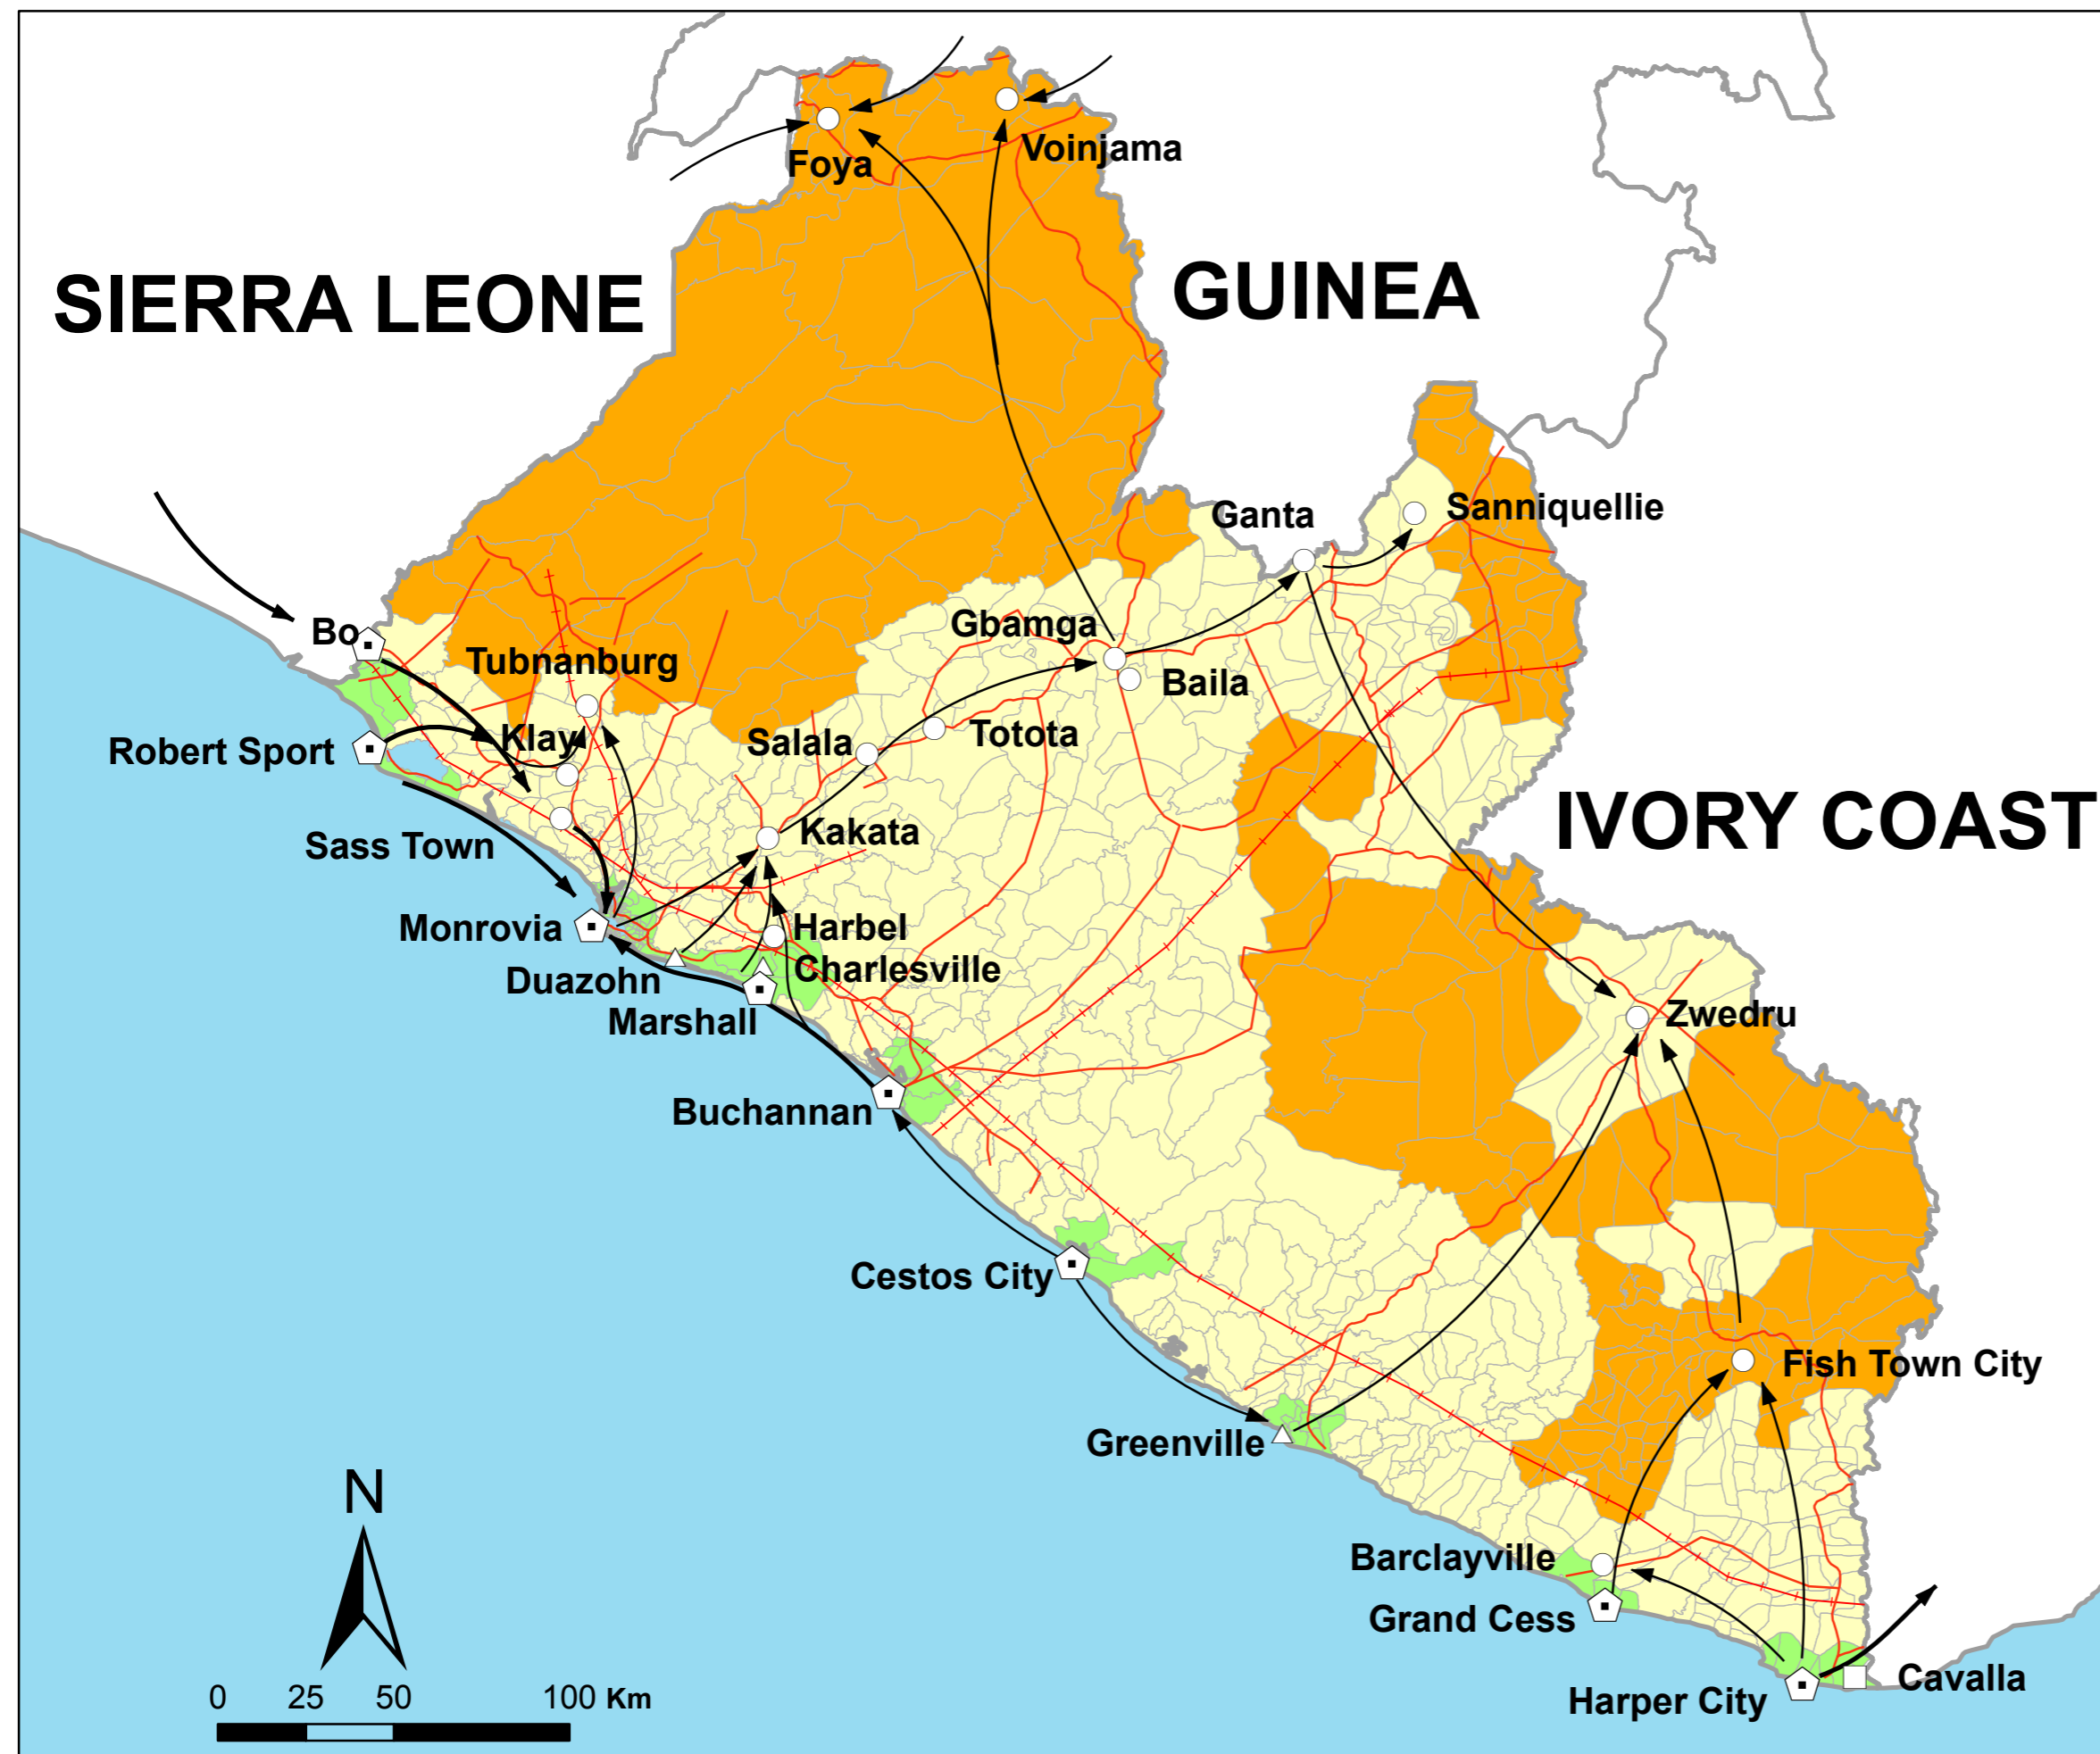

PRODUCTION AND MARKET FLOW MAP: LIBERIA FISH

Key market centers

- Retail
- Wholesale
- △ Assembly
- ◻ Retail & wholesale
- ◼ Assembly & wholesale
- ⬠ Assembly, wholesale & retail

Fish

- Major Production/Surplus
- Minor deficit
- Major deficit
- No data
- Not Applicable

Trade Flow Road Types

- Large Flow
- Small flow
- Main roads
- Minor roads
- + + + Railways

- Departments
- Lakes