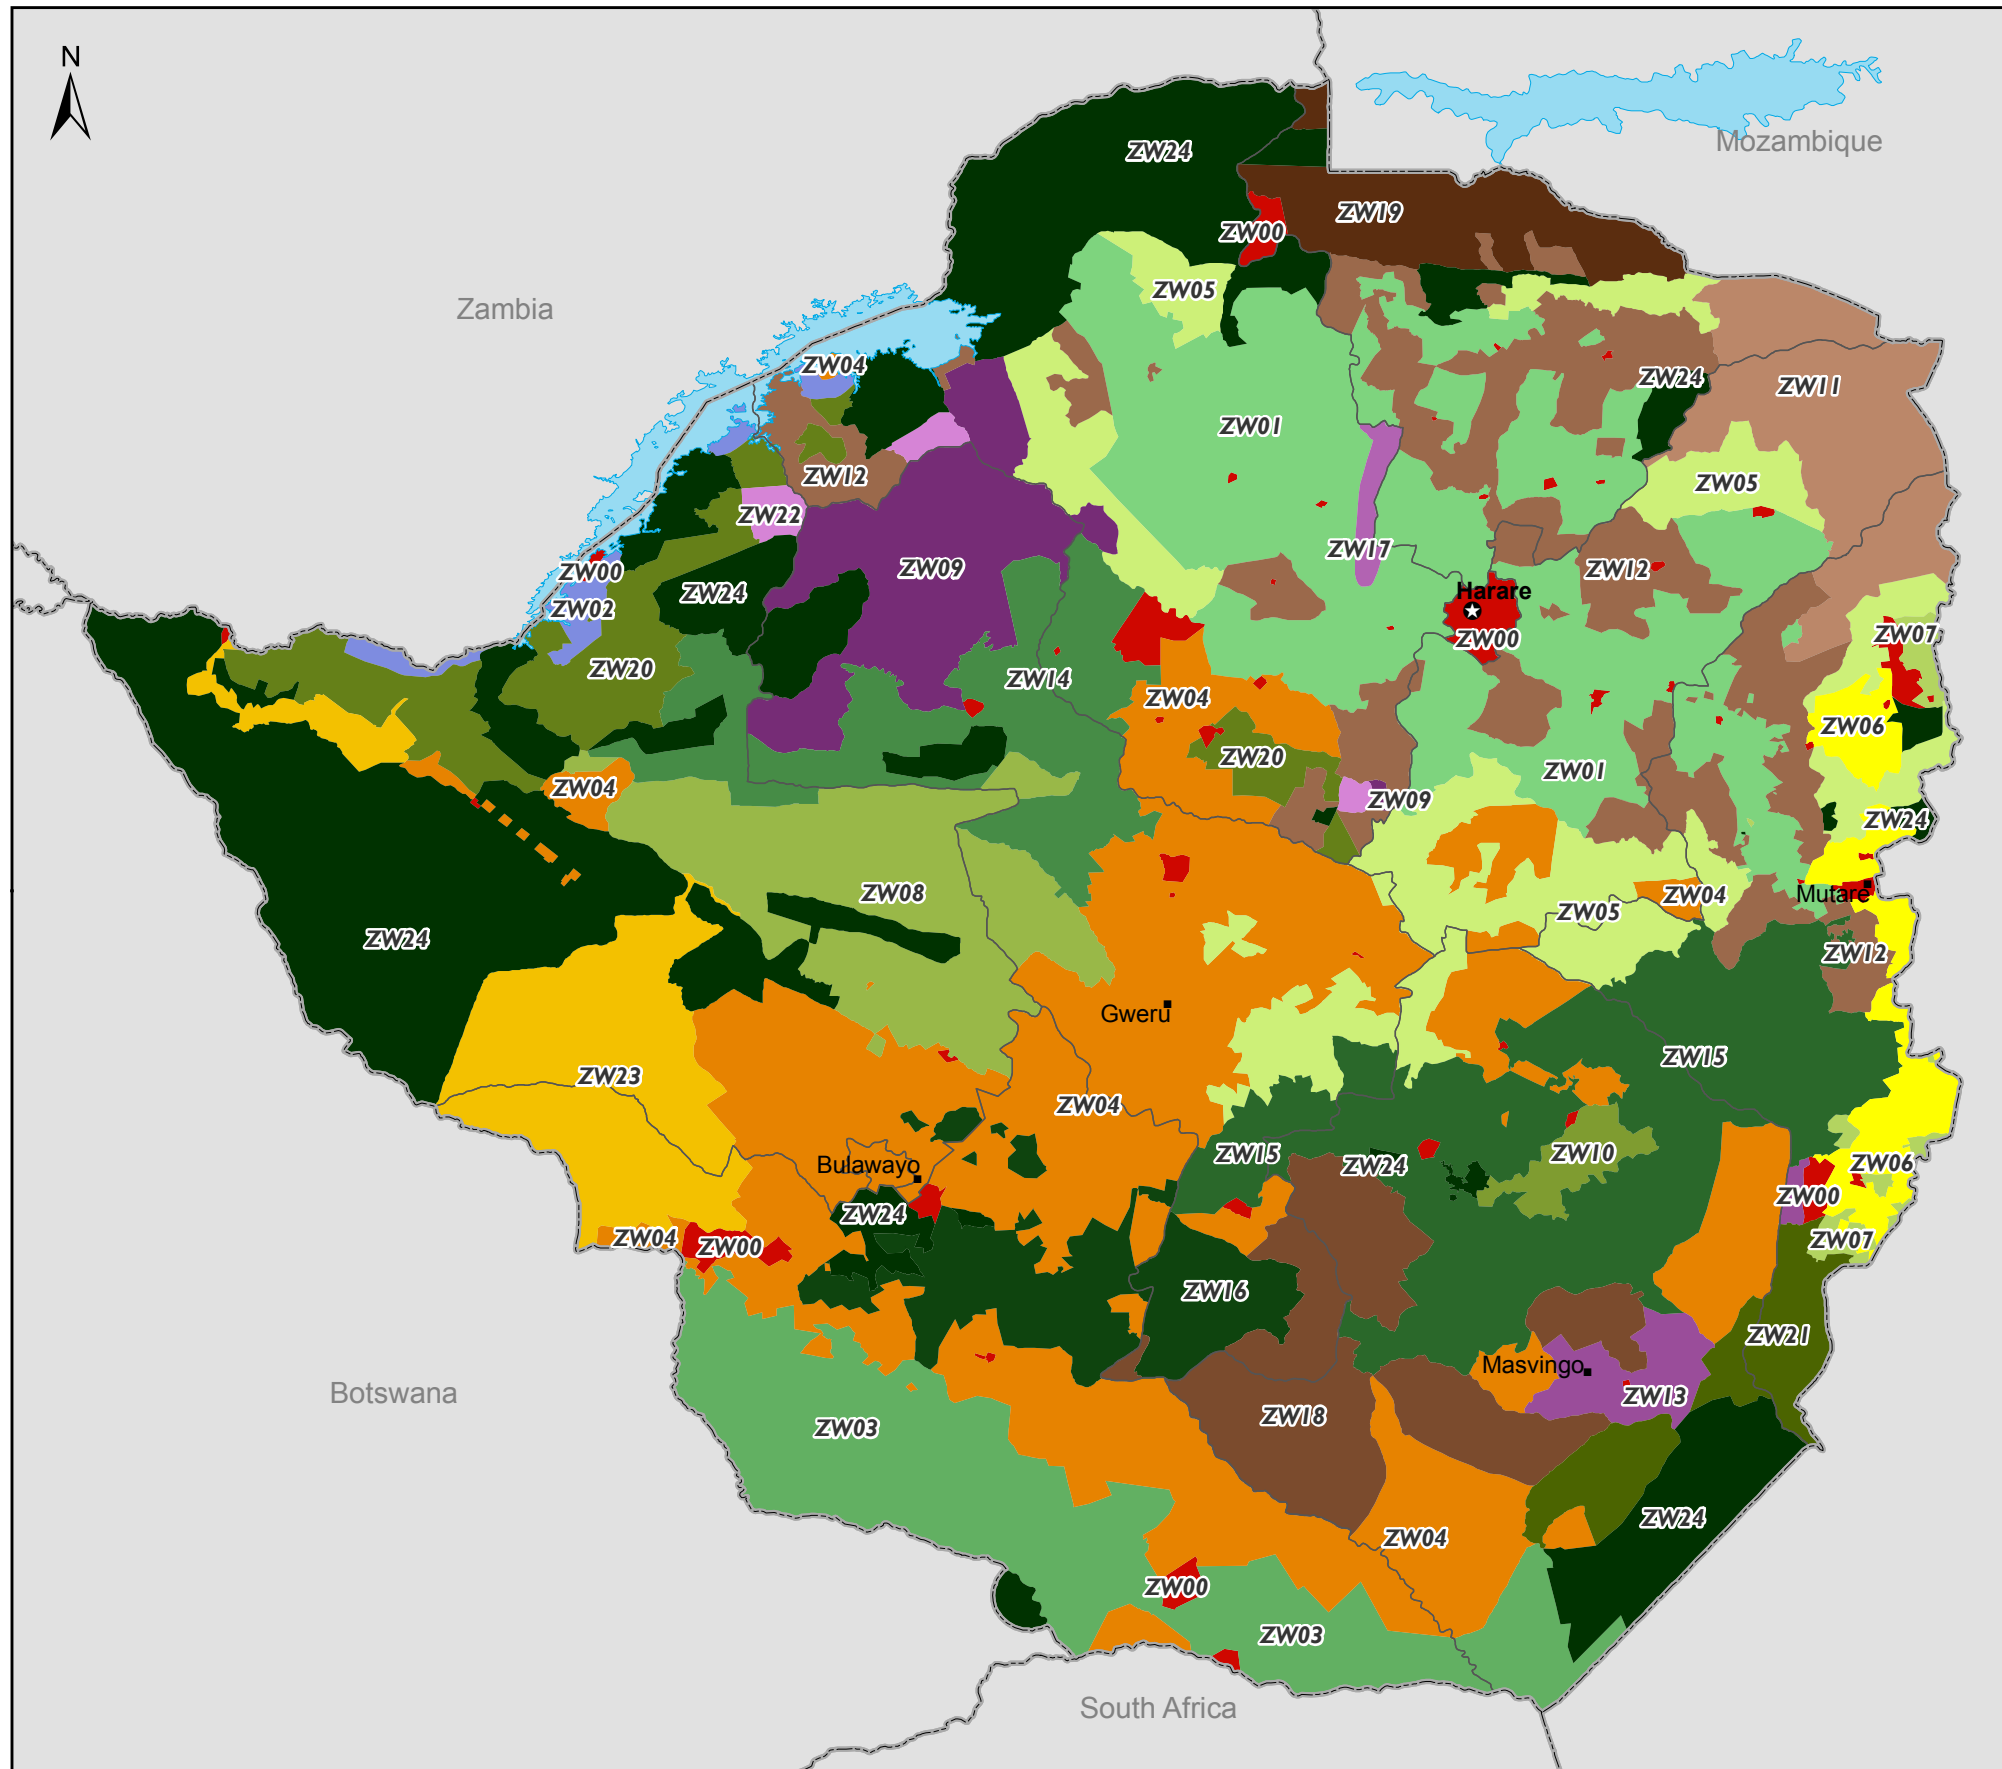

ZIMBABWE - LIVELIHOOD ZONES

- ZW00 - Urban
- ZW01 - A1 Prime
- ZW02 - Agrofiseries
- ZW03 - Beitbridge and South Western Lowveld Communal
- ZW04 - Cattle and Cereal Farming with Game Ranching
- ZW05 - Central and Northern Semi-Intensive Farming
- ZW06 - Eastern Highlands Farm Workers
- ZW07 - Eastern Highlands Prime Communal
- ZW08 - Eastern Kalahari Sandveld Communal
- ZW09 - Greater Northern Gokwe High Cotton Producing Communal
- ZW10 - Great Zimbabwe and Bikita Semi-Intensive Communal
- ZW11 - Greater Mudzi Communal
- ZW12 - Highveld Prime Communal
- ZW13 - Irrigated Commercial Sugar and Fruit Farming
- ZW14 - Lusulu, Lupane and Southern Gokwe Mixed Agriculture
- ZW15 - Masvingo Mutare Middleveld Communal
- ZW16 - Matabeleland Middleveld and Highveld Communal
- ZW17 - Mutorashanga Informal Mining
- ZW18 - Mwenezi, Central Chivi and South Midlands Communal
- ZW19 - Northern Zambezi Valley Communal
- ZW20 - Poor Resource Kariba Valley and Kariangwe-Jambezi Communal
- ZW21 - Save River Valley and Ndowoyo Communal
- ZW22 - Siabuwa and Nebiri Low Cotton Communal
- ZW23 - Western Kalahari Sandveld Communal
- ZW24 - National Park

- International Boundaries
- ★ Capital
- Provinces
- Cities
- Lakes