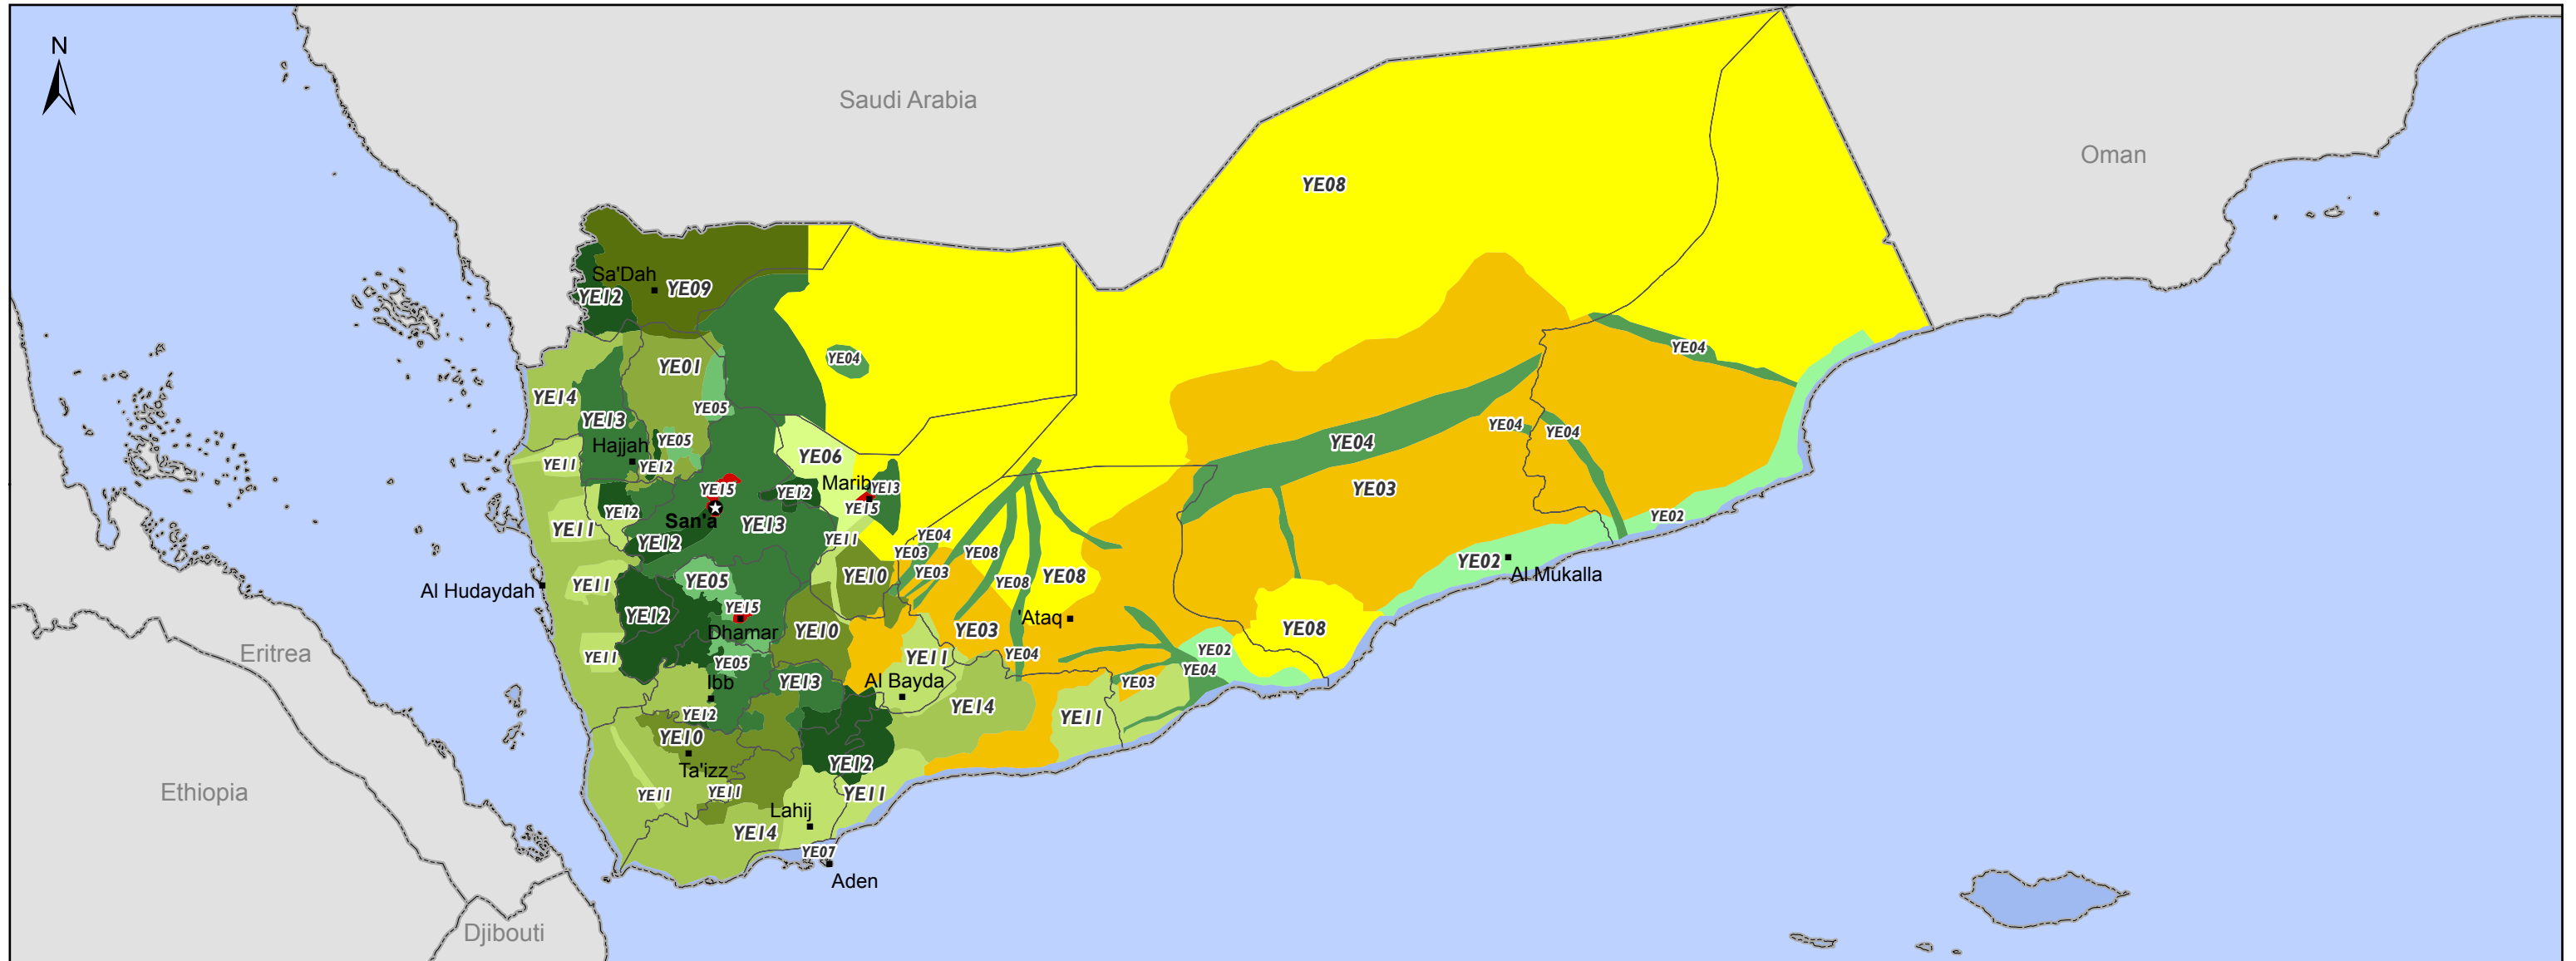

YEMEN - LIVELIHOOD ZONES

- YE01 - Amran Rainfed Sorghum, Barley, Qat, and Livestock Zone
- YE02 - Arabian Sea Coastal Irrigated Tropical Fruit, Fodder and Livestock Zone
- YE03 - Central and Eastern Plateau Agro-Pastoral Zone
- YE04 - Central and Eastern Wadi Palm, Wheat, Vegetable and Livestock Zone
- YE05 - Central Highland Potato, Vegetable and Livestock Zone
- YE06 - Eastern Plateau Sorghum, Millet and Livestock Zone
- YE07 - Greater Yemen Coastal and Island Fishing Zone
- YE08 - Northern and Eastern Desert Pastoral Zone
- YE09 - Sa'adah Irrigated Wheat, Fruit, Vegetable, Qat, and Livestock Zone
- YE10 - Western and Central Highland Qat, Grain, Fodder and Livestock Zone
- YE11 - Western and Central Wadi Sorghum, Millet, Vegetable, Fruit and Livestock Zone
- YE12 - Western Central Highland Coffee, Qat, Sorghum and Livestock Zone
- YE13 - Western Central Highland Wheat, Sorghum, Qat, and Livestock Zone
- YE14 - Western Coastal Plain Sorghum, Millet, and Livestock Zone
- YE15 - Urban

- International Boundaries
- Regions
- Lakes
- Capital
- Cities