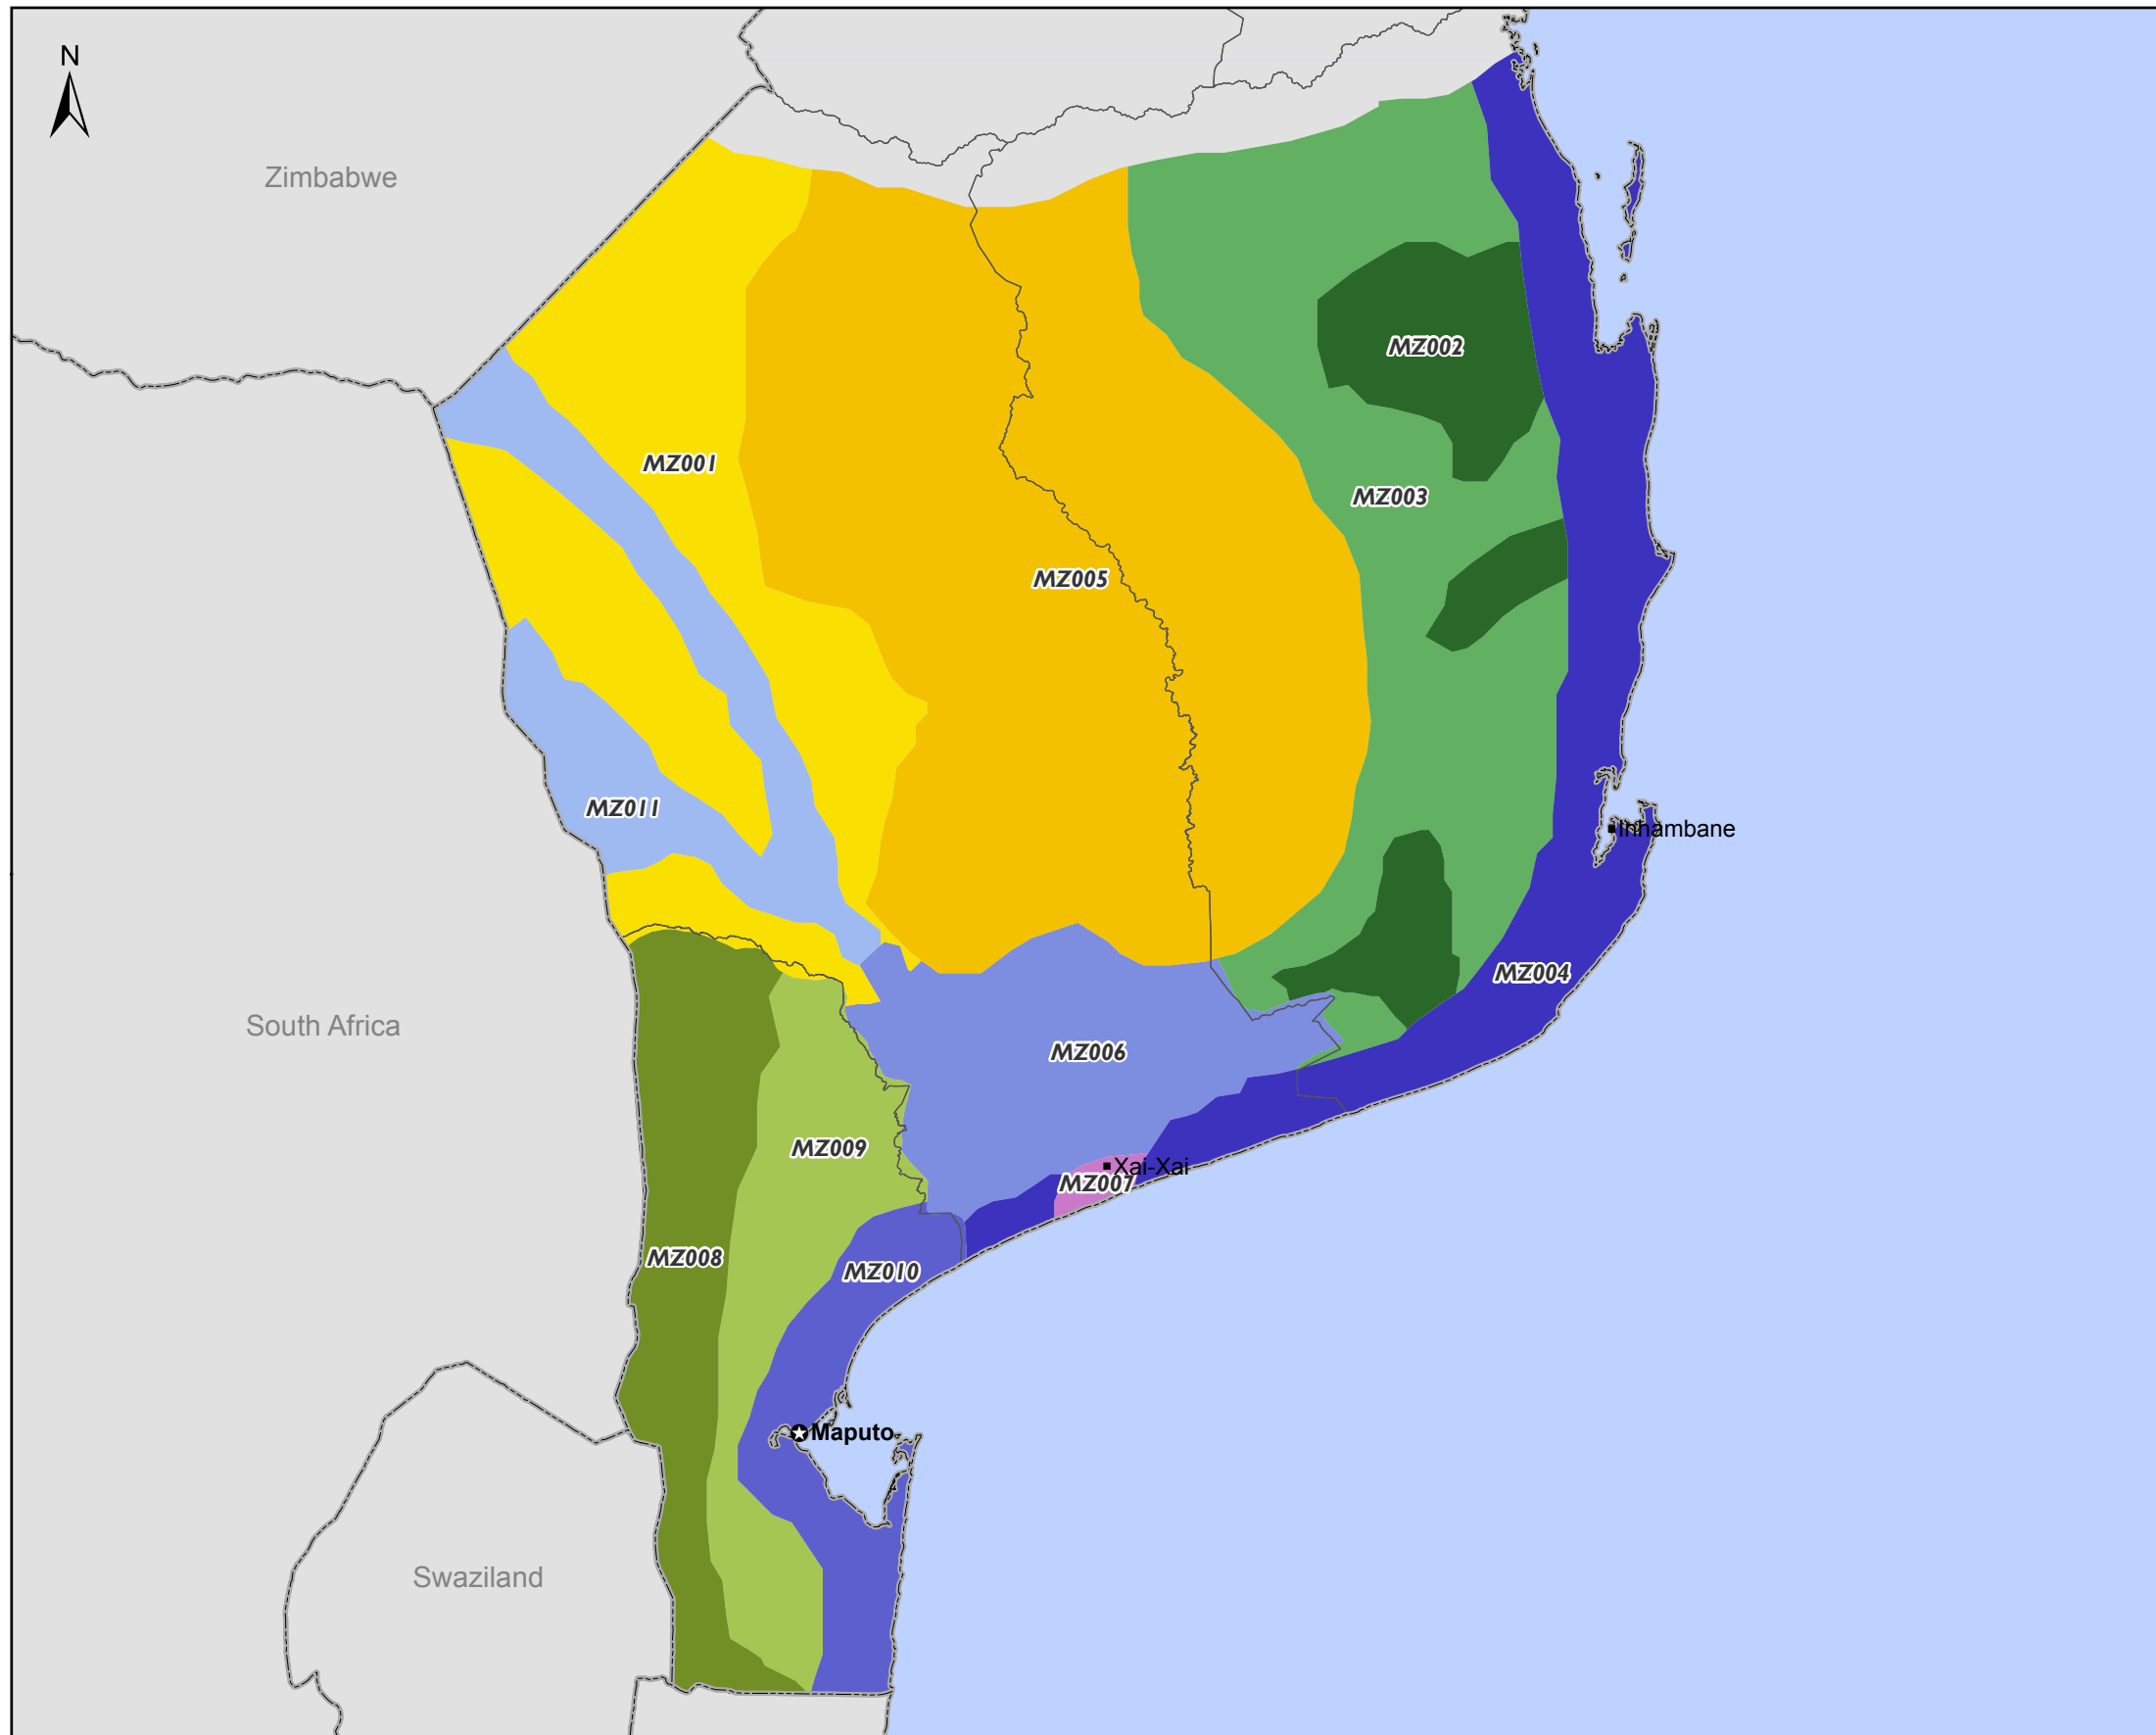

SOUTHERN MOZAMBIQUE - LIVELIHOOD ZONES

- MZ001 - Gaza - Semi-arid border zone
- MZ002 - Govuro, Nharvarre, & Inharrime - Riverine zone
- MZ003 - Inhambane - Interior zone
- MZ004 - Inhambane and Gaza - Littoral zone
- MZ005 - Inhambane and Gaza - Semi-arid zone
- MZ006 - Limpopo river complex
- MZ007 - Limpopo river estuary
- MZ008 - Maputo - Border zone
- MZ009 - Maputo - Central zone
- MZ010 - Maputo - Littoral zone
- MZ011 - Upper Limpopo - Riverine zone

- International Boundaries
- Provinces
- Capital
- Cities
- Lakes