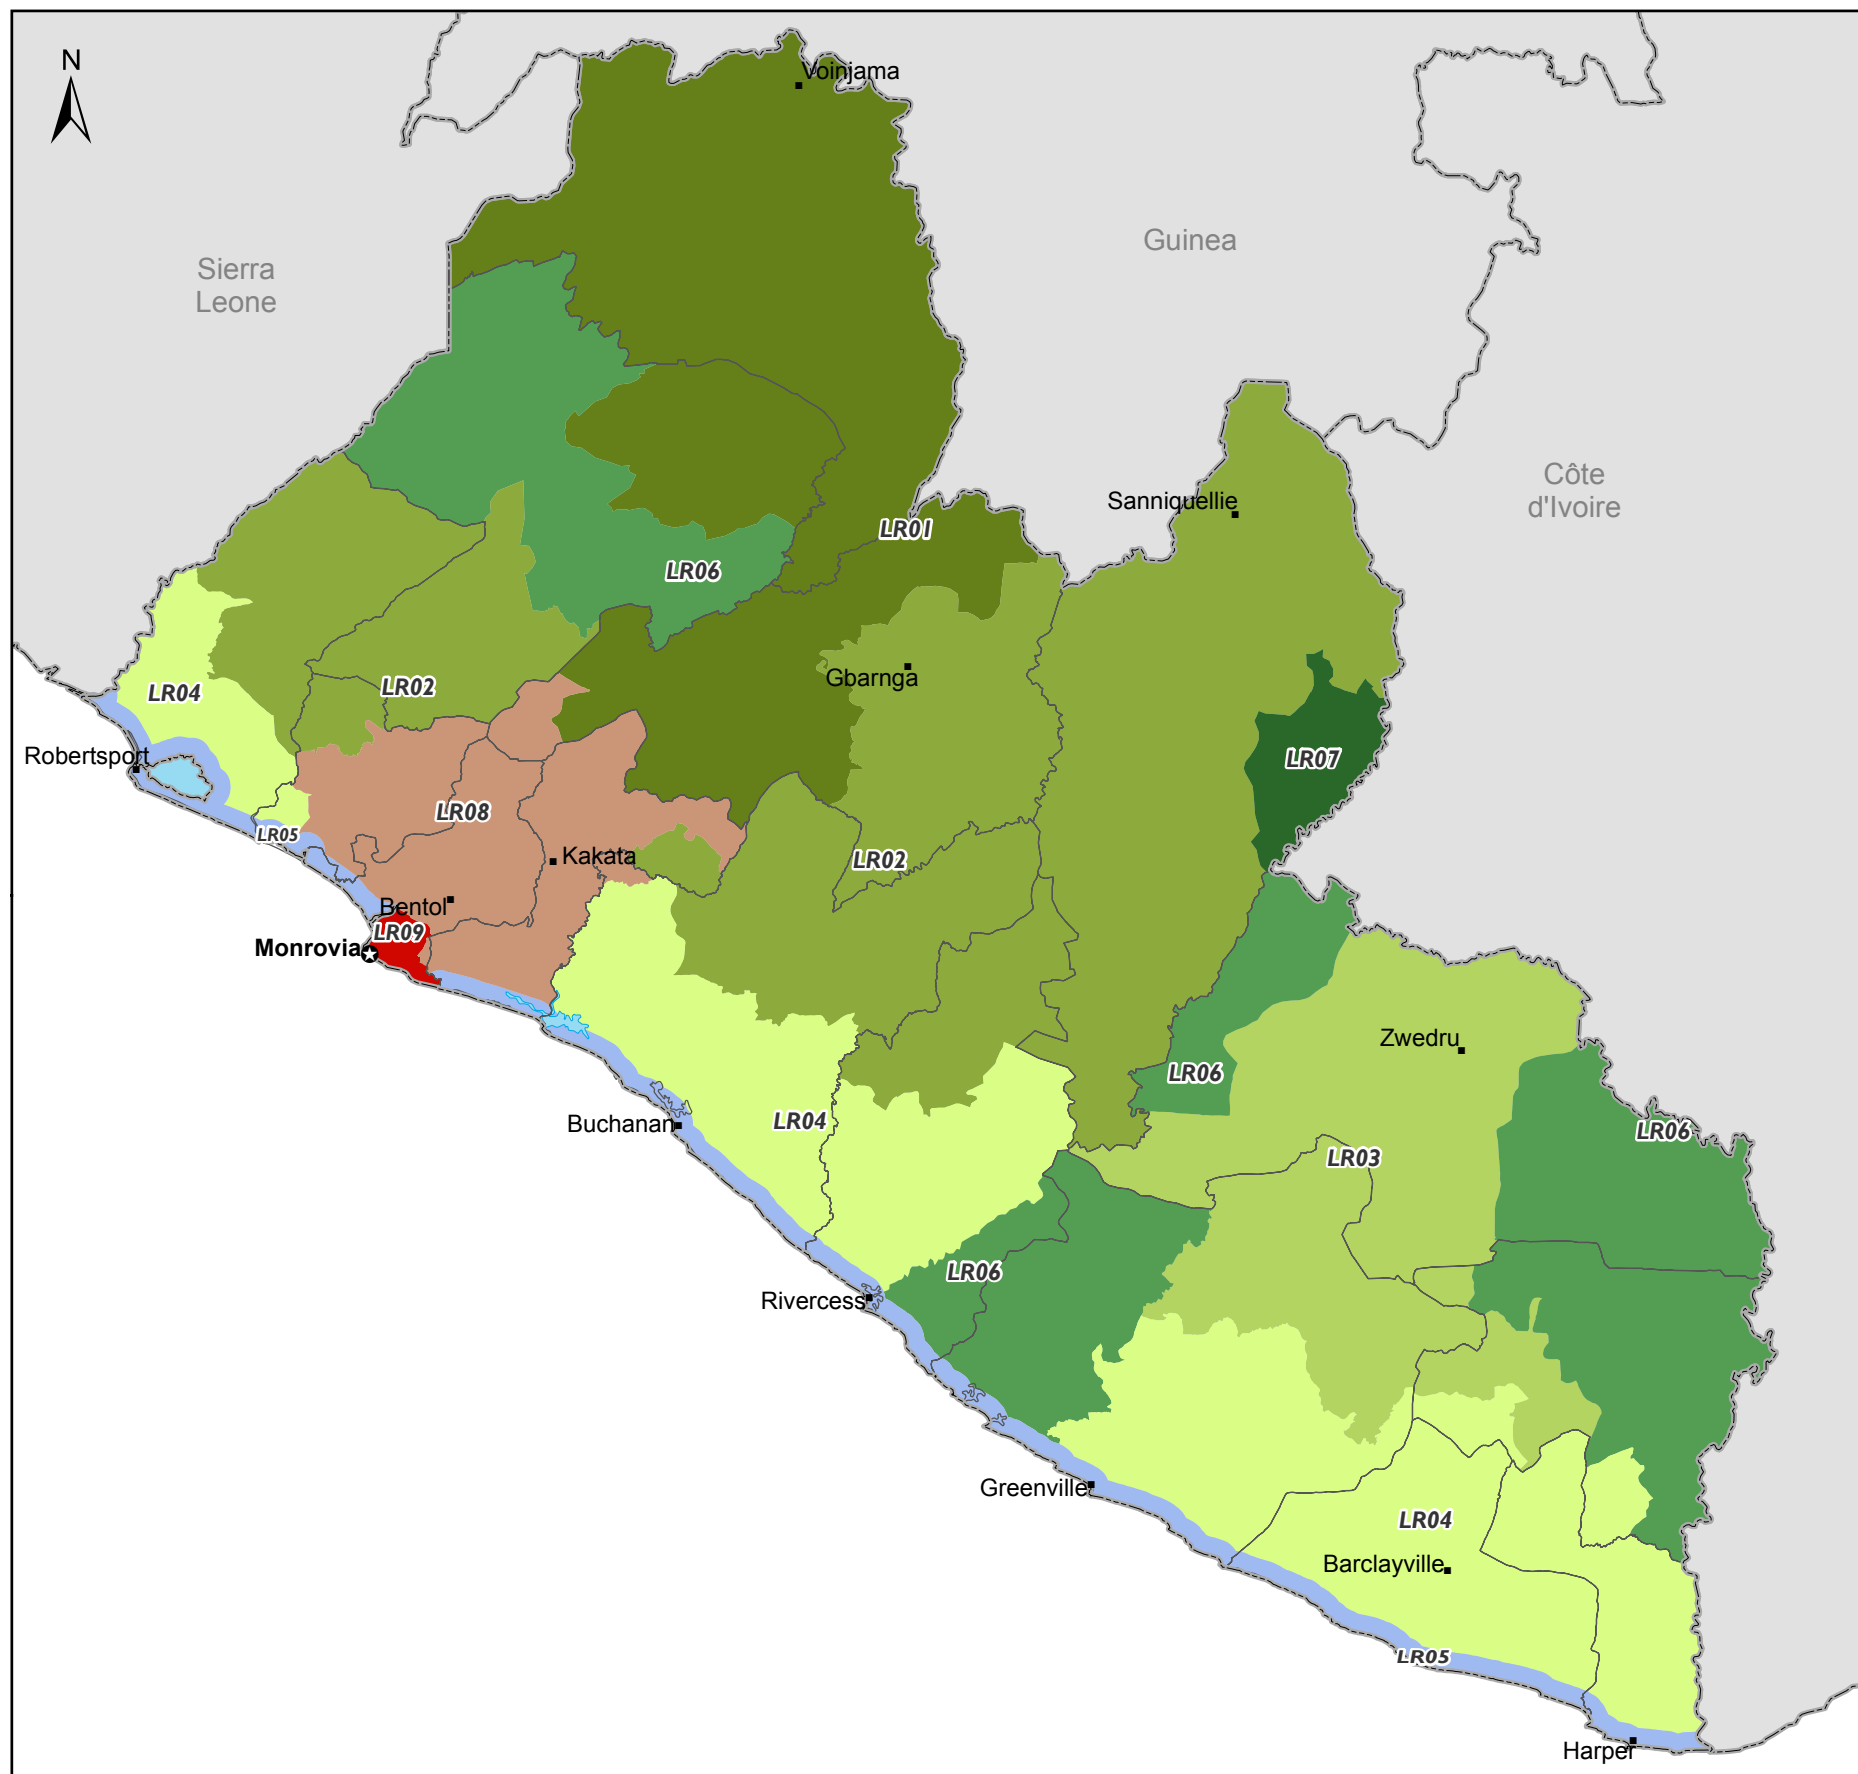

LIBERIA - LIVELIHOOD ZONES

- LR01 - North-East Rice Intercropped with Cowpeas, Groundnuts, and Palm Oil
- LR02 - North and Central Rice with Cassava and Market Gardening
- LR03 - South-East Rice with Cassava
- LR04 - Coastal Plain Cassava with Rice and River Fishing
- LR05 - Coastal Fishing and Cassava
- LR06 - Rice Intercropped and Forest Hunting
- LR07 - Plantain Cash Crop with Food Crops
- LR08 - Rubber and Charcoal with Food Crops
- LR09 - Monrovia Peri-Urban: Petty Trade, Market Gardening, & Casual Employment

- International Boundaries
- Regions
- Lakes
- Capital
- Cities