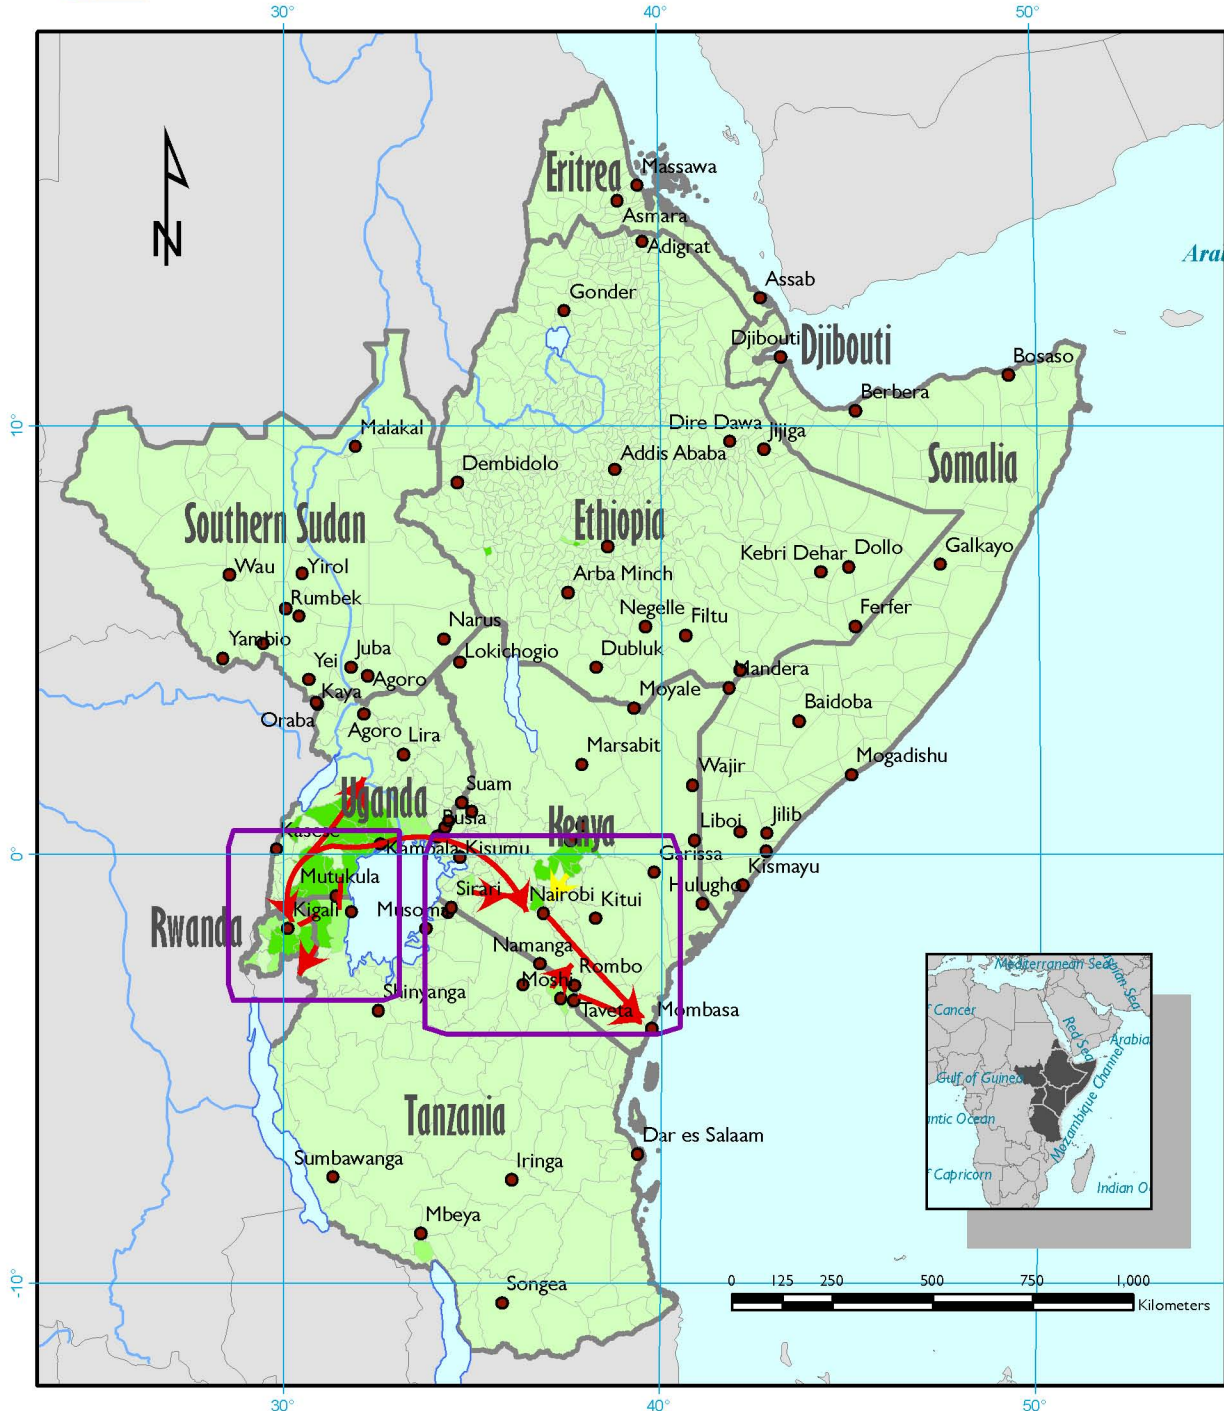

Banana Production and Market Flows in the GHA

- Commodity Flows by Season**
- February - March
 - July - October
 - November - January
 - Cities/Towns/Markets
 - Rivers
- Commodity Production Level**
- Negligible/None
 - Low
 - High